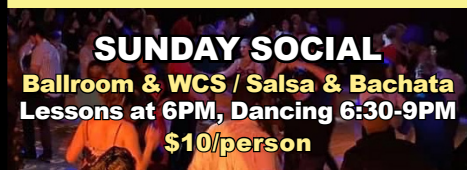

**NEW TIMES FOR SUNDAY FITNESS**

9:30AM	Strength Class	KG	12
10:30AM	Pilates Fusion	KG	
4:00	Cha Cha	Level 1	HW
4:00	Bachata	Level 2*	JO,AC
5-6:30	Salsa/ Bachata	Level 1	HW,LK
5:00	West Coast Swing	Level 2+*	EZ

Followed by practica 6-7PM

**PILATES FUSION TRIAL**

9:30AM	Strength Class	KG	19
10:30AM	GROOV3™	CG	
4:00	Cha Cha	Level 1	HW
4:00	Bachata	Level 2*	JO,AC
5-6:30	Salsa/ Bachata	Level 1	HW,LK
5:00	West Coast Swing	Level 2+*	EZ

**SUNDAY SOCIAL**  
**Ballroom & WCS / Salsa & Bachata**  
**Lessons at 6PM, Dancing 6:30-9PM**  
**\$10/person**

9:30AM	Strength Class	KG	26
10:30AM	GROOV3™	CG	
4:00	Cha Cha	Level 1	HW
4:00	Bachata	Level 2*	JO,AC
5-6:30	Salsa/ Bachata	Level 1	HW,LK
5:00	West Coast Swing	Level 2+*	EZ