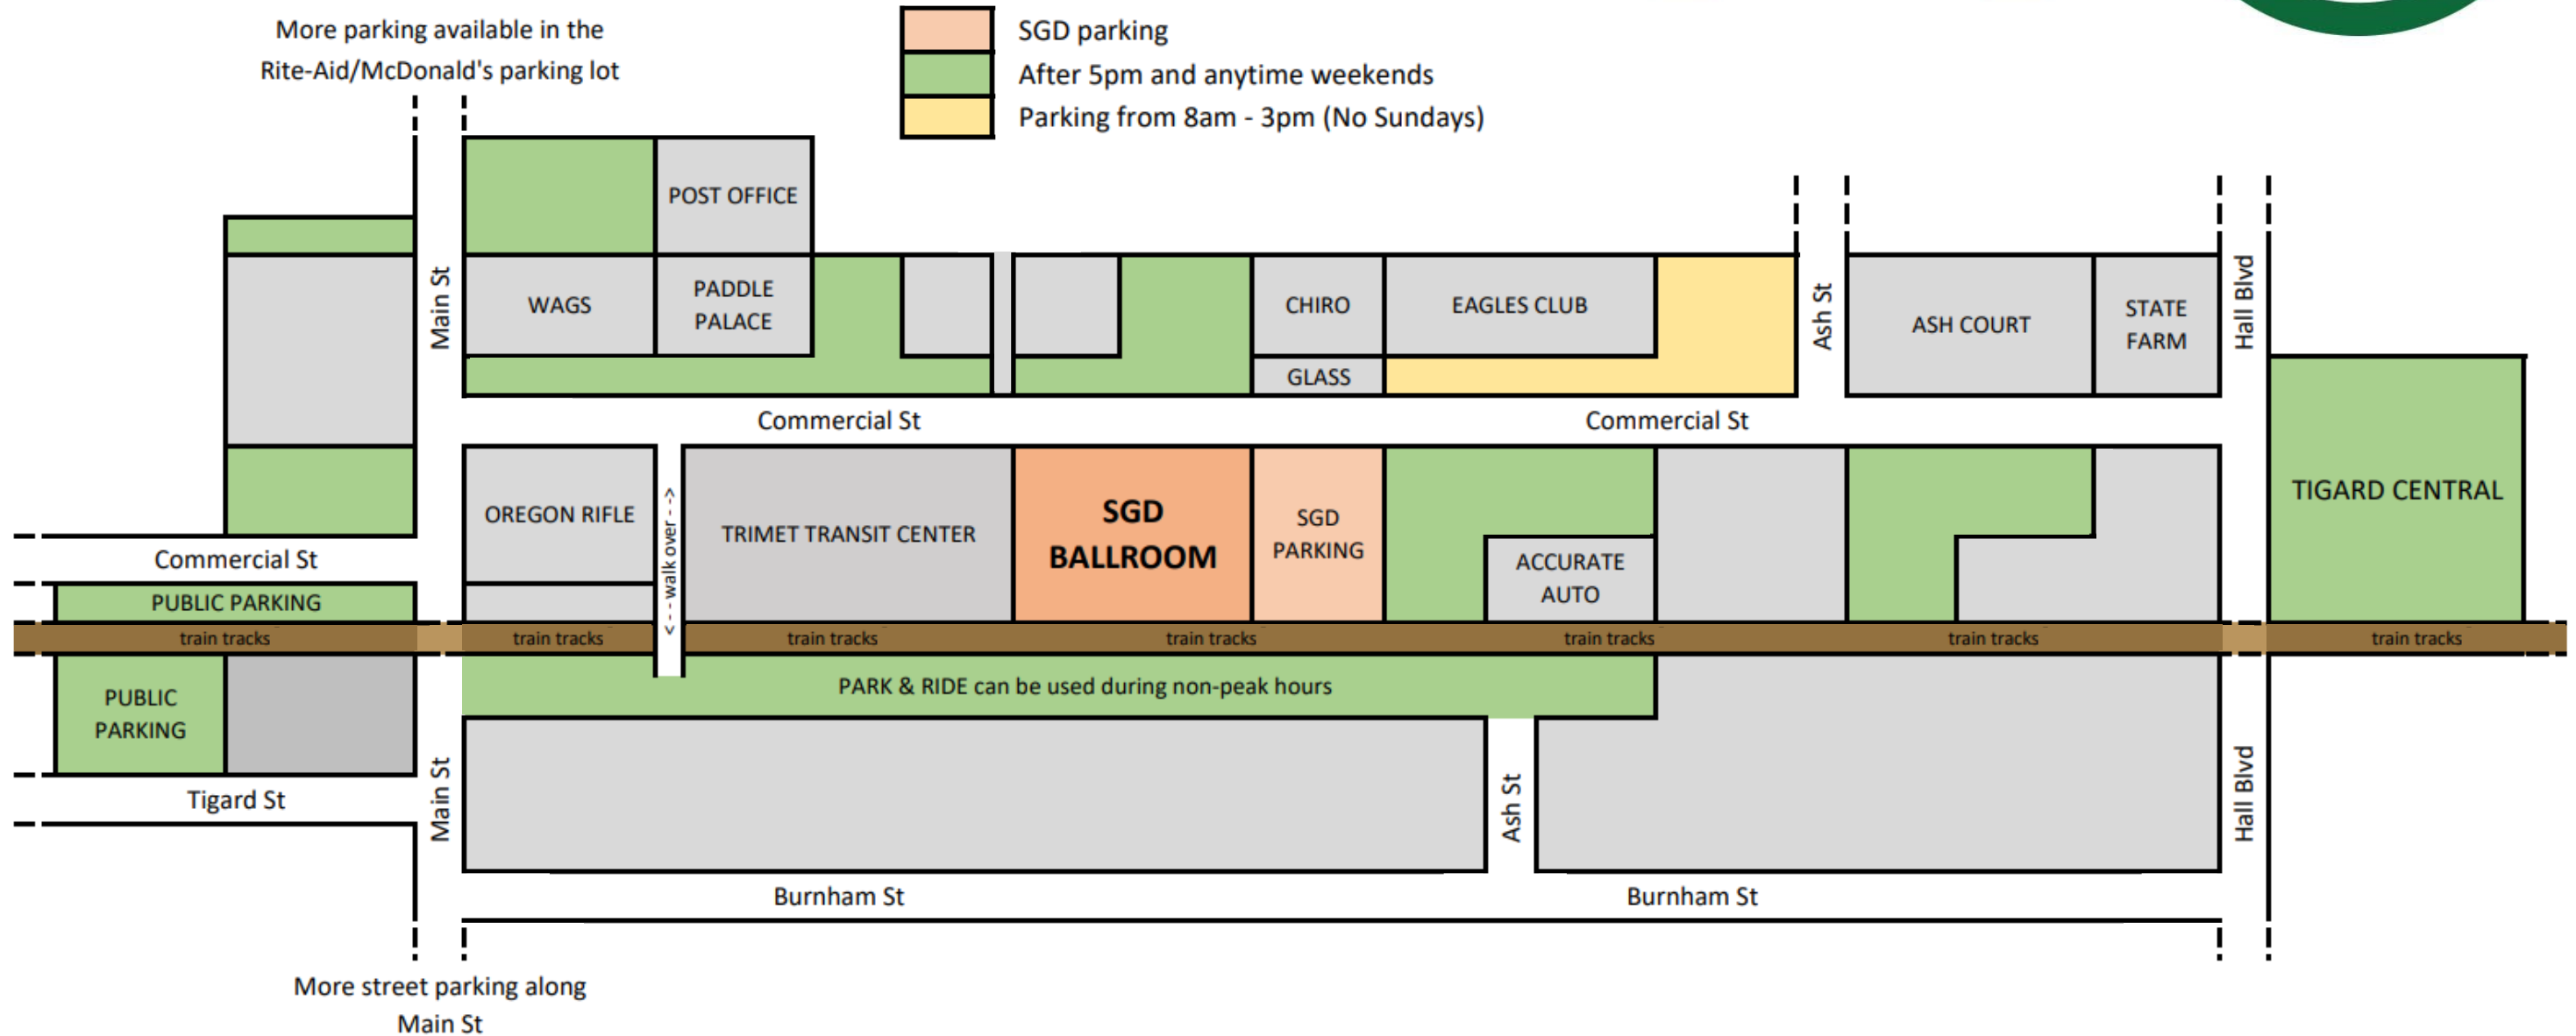

PARKING MAP

More parking available in the Rite-Aid/McDonald's parking lot

- SGD parking
- After 5pm and anytime weekends
- Parking from 8am - 3pm (No Sundays)

STREET PARKING IS AVAILABLE ANY TIME - please pay attention to parking signs, painted curbs, etc.

PARKING IS ALWAYS AT YOUR OWN RISK

Questions? See the front desk, call us at 503-624-6565, or visit www.shawngardnerdancing.com