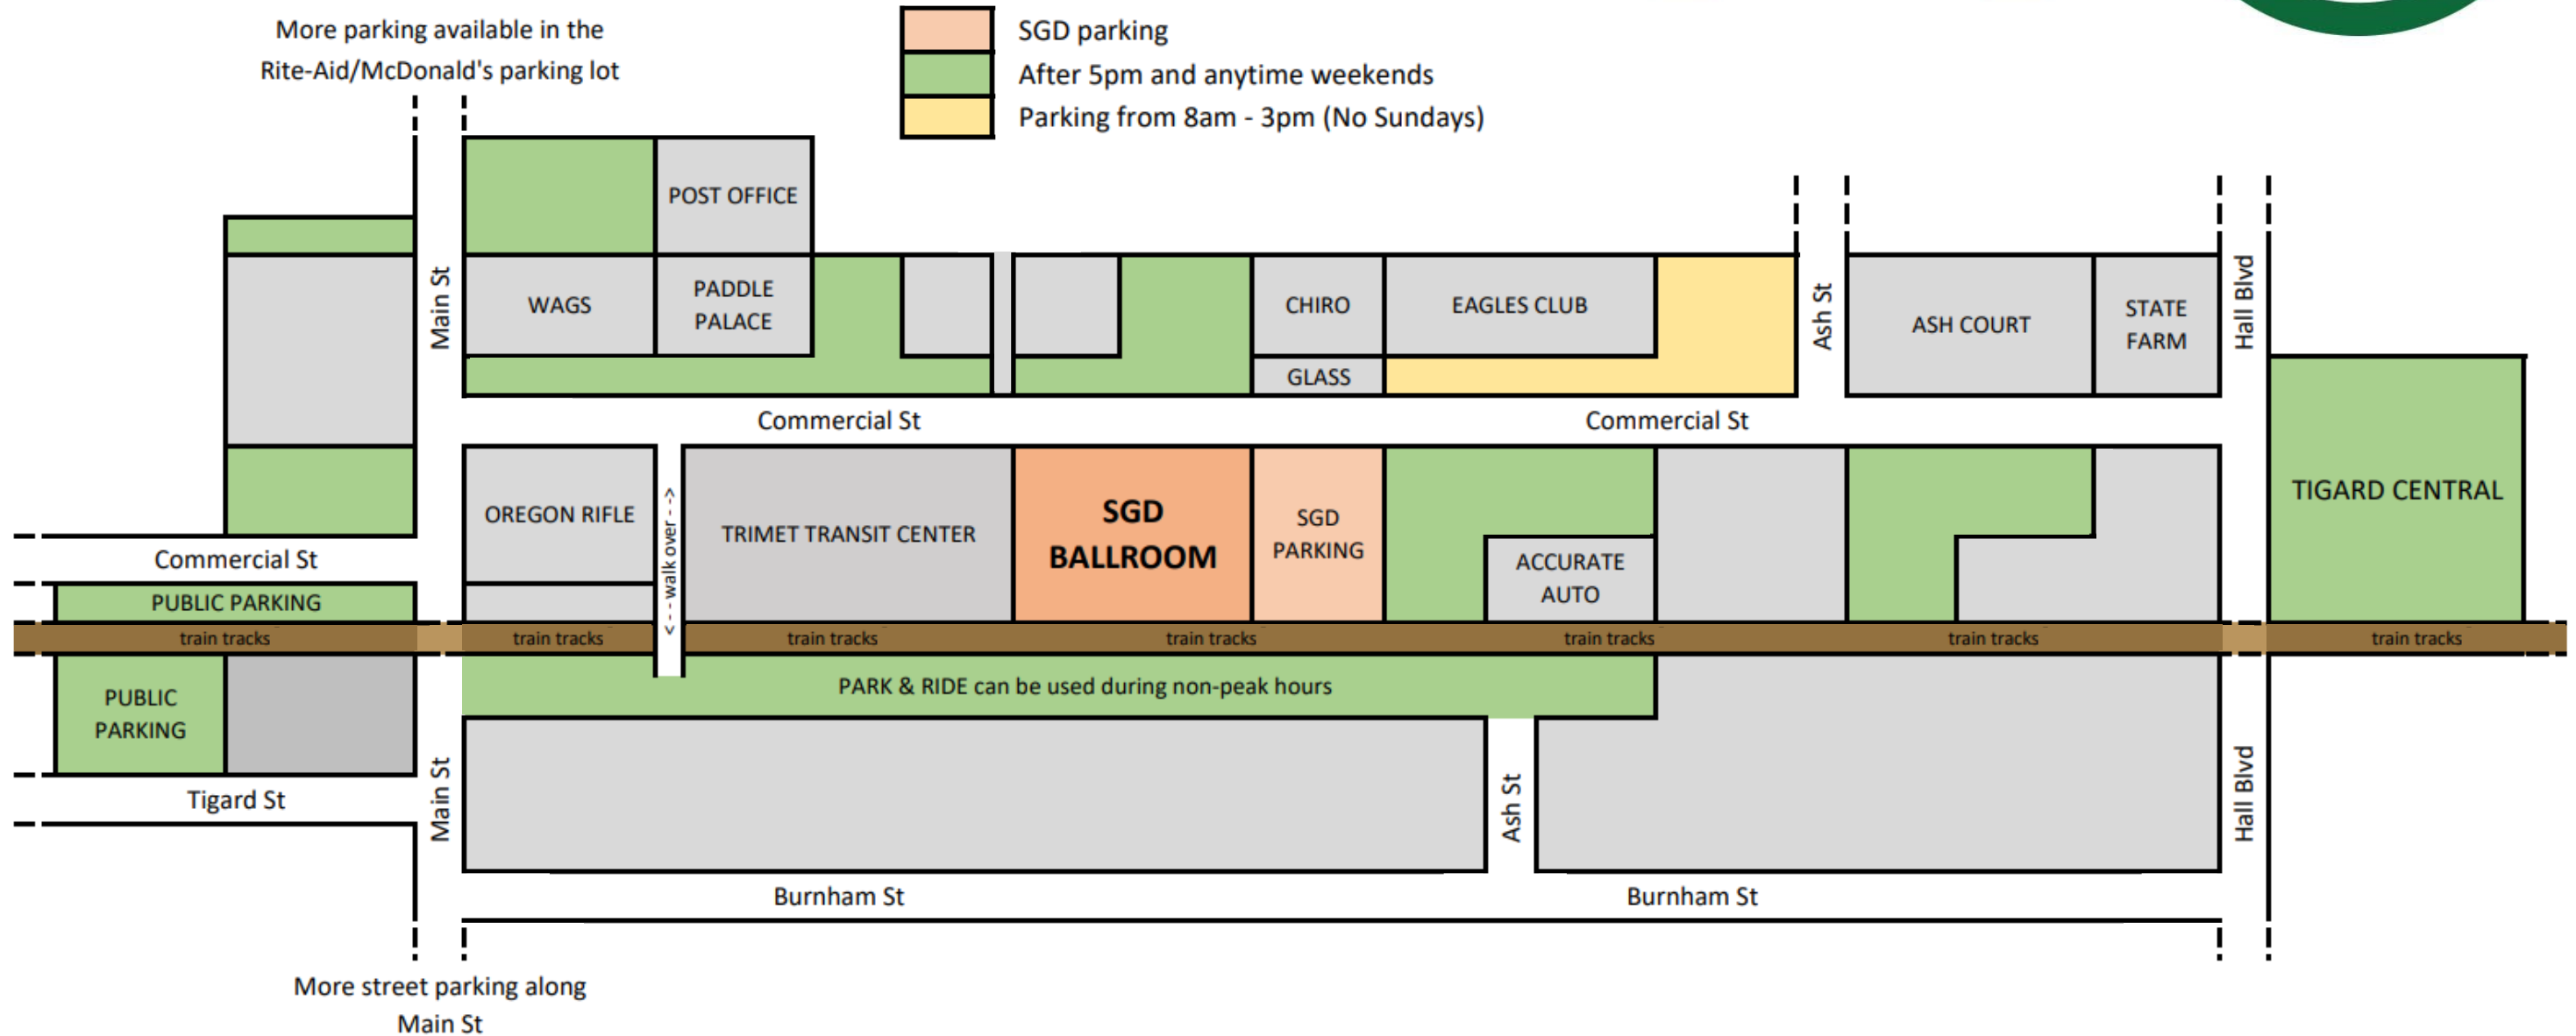

PARKING MAP

More parking available in the Rite-Aid/McDonald's parking lot

- SGD parking
- After 5pm and anytime weekends
- Parking from 8am - 3pm (No Sundays)

STREET PARKING IS AVAILABLE ANY TIME - please pay attention to parking signs, painted curbs, etc.

PARKING IS ALWAYS AT YOUR OWN RISK

Questions? See the front desk, call us at **503-624-6565**, or visit www.shawngardnerdancing.com

M66 99W